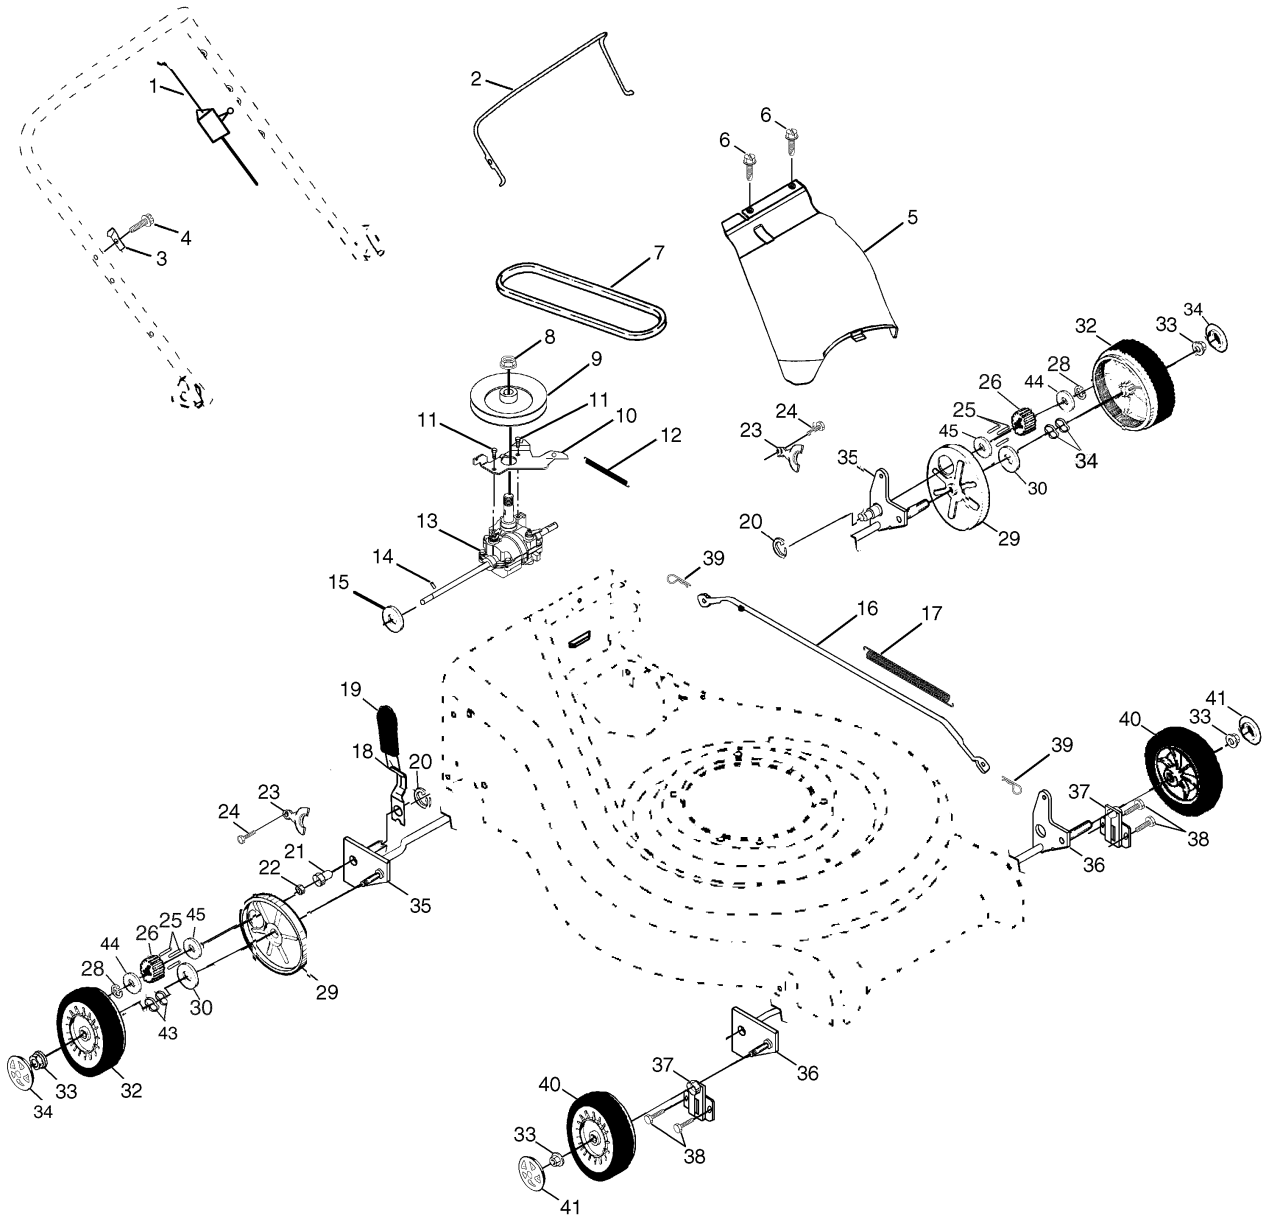

REPAIR PARTS

ROTARY LAWN MOWER - - MODEL NO. P531PD (P531PDD) 954 12 00-17

REPAIR PARTS

ROTARY LAWN MOWER - - MODEL NO. P531PD (P531PDD) 954 12 00-17

KEY NO.	PART NO.	DESCRIPTION
1	532161587	Cable Drive
2	532161473	Bail Control Drive
3	532164557	Bracket, Downstop
4	532083816	Screw Hex Wash Head Tapping 10-2
5	532161537	Cover Drive
6	532750634	Screw Thdrol 10-25 x .50
7	532160816	V-Belt
8	532132010	Nut Lock Flanged 3/8-16 Zinc
9	532163939	Pulley Driven
10	532164553	Belt Keeper
11	817541011	Screw Hex Wash Head 10-24 X .668
12	53275192	Spring
13	532169611	Transmission Asm.
14	532145354	Pin Spring Thrust
15	532057079	Washer Hardened
16	532161584	Rod Connecting
17	532161602	Spring Extension
18	532164554	Spring Selector
19	532161961	Knob Selector Spring
20	812000022	E-Ring 7/8

KEY NO.	PART NO.	DESCRIPTION
21	532163365	Bearing Support
22	532169911	Bearing Ball
23	532164555	Retainer Drive Asm. Stmp.
24	532057808	Screw Hex Head Tapping 1/4-20 x .75
25	532166453	Drive Pawl
26	532166450	Pinion, Drive RH
28	812000058	E-Ring 7/16
29	532088080	Cover, Dust Wheel
30	532067725	Washer 1/2 x 1-1/2 x .134
32	532162063	Wheel 9 x 2
33	532083923	Nut Hex Flange Lock
34	532150181	Hubcap
35	532164552	Shaft Asm. Rear
36	532164550	Shaft Asm. Front
37	532161463	Retainer Front Shaft
38	532163409	Screw 12 x 5/8
39	532700279	Clip Retainer
40	532157178	Wheel 8 x 2
41	532150182	Hubcap
43	532057143	Wave Washer
44	532052160	Washer
45	532062335	Washer