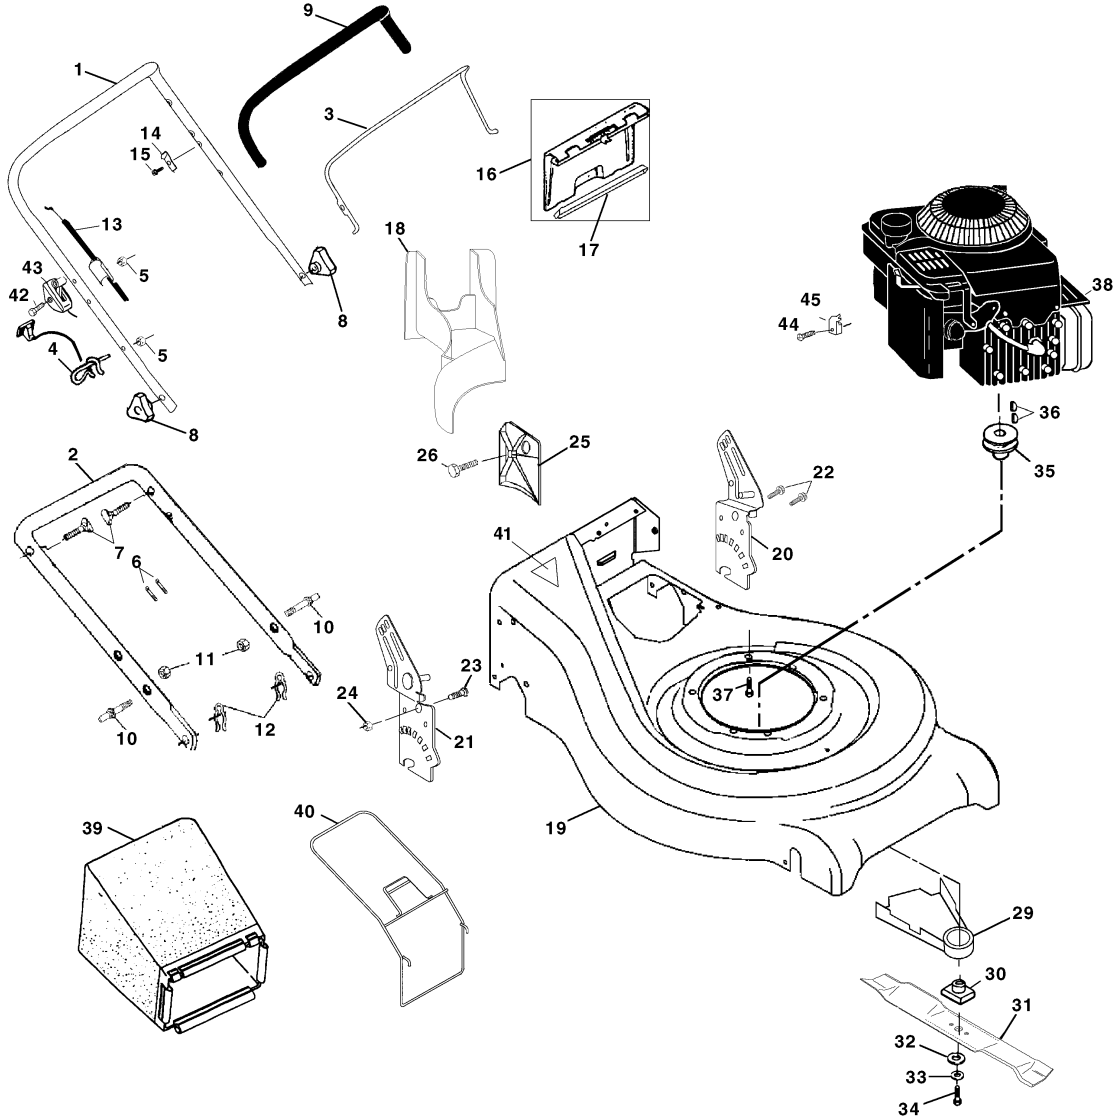

REPAIR PARTS

ROTARY LAWN MOWER - - MODEL NO. P531PD (P531PDD) 954 12 00-17

REPAIR PARTS

ROTARY LAWN MOWER - - MODEL NO. P531PD (P531PDD) 954 12 00-17

KEY NO.	PART NO.	DESCRIPTION	KEY NO.	PART NO.	DESCRIPTION
1	532167163	Handle, Upper Dlx Comf.	25	532161333	Baffle, Side
2	532164556	Handle, Lower	26	532163409	Screw 12 x 5/8
3	532131036	Bail, Cont. Wire Dlx Comf. Blk	29	532134612	Shield, Debris Modified
4	532132001	Guide, Rope, Side	30	532851514	Adapter, Blade w/key Longer
5	532063601	Nut, Hex Lockwasher 1/4-20	31	532159267	Blade, 21"
6	532066426	Wire, Tie	32	532851074	Washer, Hardened
7	532131959	Bolt, Handle 5/16-18 x 1.75	33	532850263	Lockwasher, Helical Spring 3/8
8	532087692	Knob, Handle	34	532851084	Screw, Hex Head 3/8-24 x 1.38
9	532164265	Grip, HdI Foam Smooth	35	532084596	Pulley, Engine
10	532161551	Bolt, Sq. Neck	36	532087677	Key, Hi Pro
11	873990500	Nut, Hex Lockwasher Ins. 5/16-18 UNC	37	532150406	Bolt, Engine
12	532051793	Cotter, Hairpin	38	-----	* Engine Briggs & Stratton 12H802
13	532133107	Cable			Order parts from engine manufacturer
14	532125162	Bracket, Upstop	39	532165846	Grass Catcher Bag
15	532083816	Screw, Hex Washer Head Tapping 10-2	40	532161358	Grass Catcher Frame
16	532162085	Kit, Door Rear	41	532145494	Danger Decal
17	532161548	Seal, Door	42	532144929	Screw
18	532165261	Plug, Mulcher	43	532164137	Throttle Control
19	532164388	Kit, Housing	44	532111190	* Clamp
20	532164548	Handle, Bracket	45	532083816	Screw
21	532169306	Handle, Bracket Asm. Right	--	532161057	Warning Decal (Not Shown)
22	532150078	Screw, Hex Wshd	--	532164652	Operator's Manual(Euro)
23	532163183	Bolt, Hex Head 5/16-18 x 5/8	--	532164380	Operator's Manual(Scand)
24	532063124	Nut, Hex Lock Wshr 5/16-18